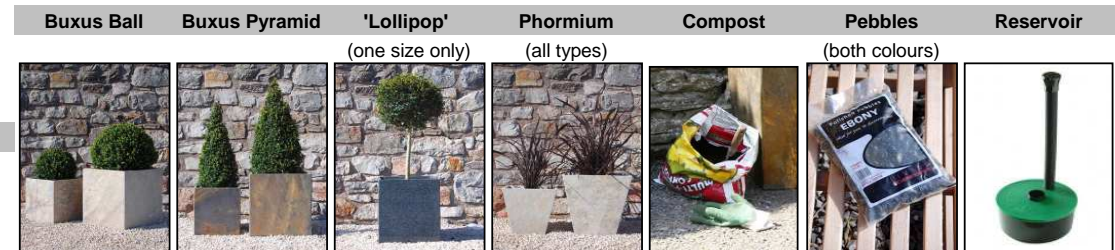

# Planting Guide

Use this guide to pick the right size of plant for your chosen pots, and to calculate how many bags of compost and decorative pebbles you need.

The guide also shows which size of self-watering reservoir to use with your chosen planter.

## GENERAL NOTES:

- Images are for ease of reference, but they do not show relative scale.
- Decorative Pebbles are not considered necessary for Buxus (as the plant will cover the soil), but they are recommended for 'Lollipops' and Phormium.
- We can only supply plants, compost, decorative pebbles and reservoirs if you are also ordering them with planters; they cannot be ordered separately.
- Planters and plants etc. are delivered together, but are not pre-planted.
- Plants cannot be exported outside of the United Kingdom.
- For additional advice, call IOTA on 01934 522617.