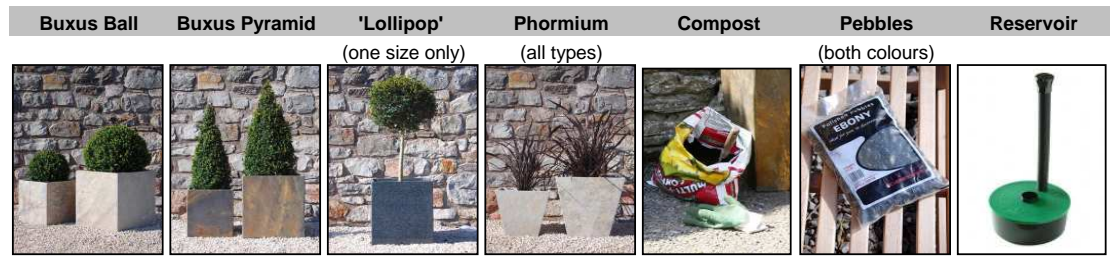

FRESCO

Fresco Cube 600	large	large	suitable	large	2 bags	4 bags	large
Fresco Cube 500	large	large	suitable	large	1.5 bags	3 bags	large
Fresco Cube 400	large	large	suitable	large	1 bag	2 bags	small
Fresco Cube 300	small	small	not suitable	small	0.25 bag	1 bag	small
Fresco Column 1000	large	large	not suitable	large	1.5 bags	2 bags	large
Fresco Column 800	large	large	not suitable	large	1 bag	2 bags	large
Fresco Tall Taper 610	large	large	not suitable	large	1 bag	2 bags	small
Fresco Tall Taper 530	small	small	not suitable	small	0.25 bag	1 bag	small
Fresco Tall Taper 390	not suitable	not suitable	not suitable	small	0.25 bag	0.5 bag	not suitable

GALLERIA