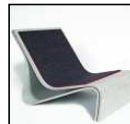

GARDEN FURNITURE RANGE

Prices shown are United Kingdom retail prices inc. VAT.

IOTA's furniture is made from FRC (fibre-reinforced cement), a material which is strong, durable and relatively lightweight. The material will not fade with exposure to sun. The Grey colour will darken in the rain, and return to normal when dry. Sustained contact with muddy or dirty water should be avoided as it may cause staining. The Anthracite colour is unchanged in the wet.

	- in cm -				Weight	Colour	Price
	Height	Width	Depth	Dia.			
LOOP Chair	61	79	54		23 kg	Grey	£350

LOOP Table

LOOP Table	22	72	40		12 kg	Grey	£250
------------	----	----	----	--	-------	------	------

SPONECK Table

SPONECK Table	25	50	50		21 kg	Grey	£250
---------------	----	----	----	--	-------	------	------

SPONECK Chair

SPONECK Chair	60	78	50		28 kg	Grey	£395
---------------	----	----	----	--	-------	------	------

Sponeck Chair Cushions	86	45				All Colours	£75
------------------------	----	----	--	--	--	-------------	-----

Anthracite

Lemongrass

Red

	- in cm -							
	Height	Width	Depth	Dia.	Weight	Colour	Price	

ECAL Stool